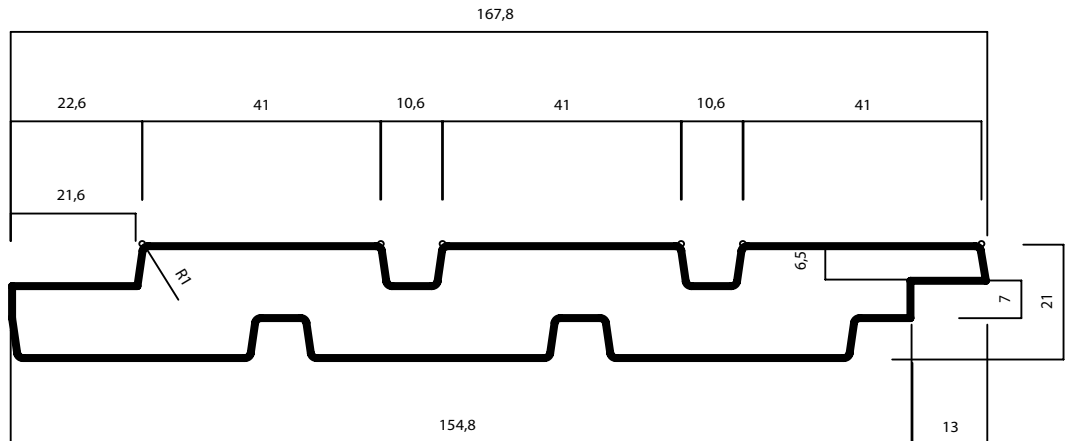

THERMOWOOD®

LDC ZAZA

21 X 168 MM (155)

PRODUCT:
DURABILITY CLASS:
APPLICATION:

THERMO-D AYOUS
|
CLADDING & OUTDOOR

LONG SERVICE LIFE AND LOW MAINTENANCE

WOOD.BE

PATENTED NATURAL PRODUCTION PROCESS
CONTROLLED BY WOOD.BE