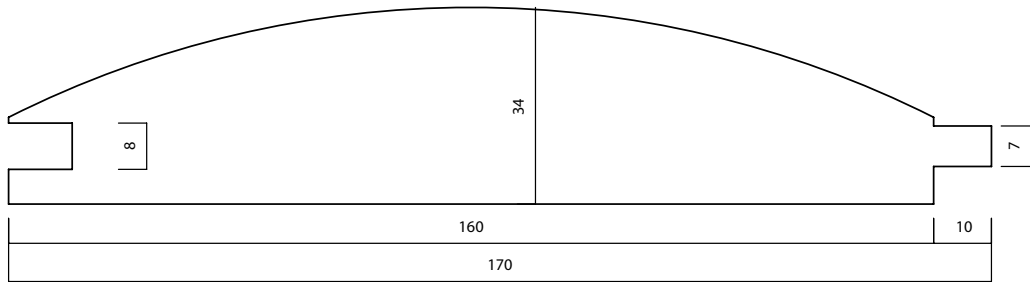

# LDC WAVES 2

22 X 170 MM (160)

PRODUCT:  
DURABILITY CLASS:  
APPLICATION:

THERMO-D FRAKÉ  
II  
CLADDING, OUTDOOR & INDOOR

LONG SERVICE LIFE AND LOW MAINTENANCE

WOOD.BE

PATENTED NATURAL PRODUCTION PROCESS  
CONTROLLED BY WOOD.BE