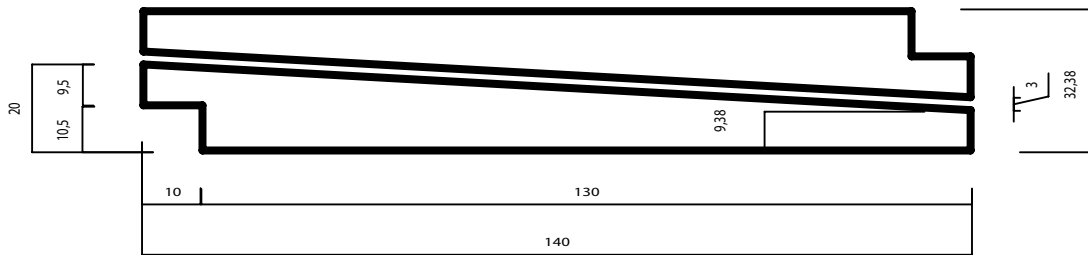

THERMOWOOD®

LDC TABY

9,5/20 X 140 MM (130)

PRODUCT:
DURABILITY CLASS:
APPLICATION:

THERMO-D PINE
|
CLADDING & OUTDOOR

LONG SERVICE LIFE AND LOW MAINTENANCE

WOOD.BE

PATENTED NATURAL PRODUCTION PROCESS
CONTROLLED BY WOOD.BE