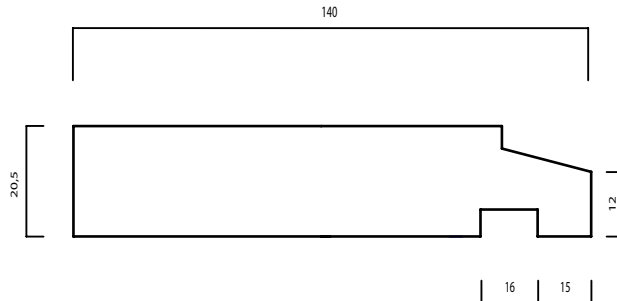

# LDC STORM 1

20,5 X 140 MM

PRODUCT:  
DURABILITY CLASS:  
APPLICATION:

THERMO-D FRAKÉ  
II  
CLADDING & OUTDOOR

LONG SERVICE LIFE AND LOW MAINTENANCE

WOOD.BE

PATENTED NATURAL PRODUCTION PROCESS  
CONTROLLED BY WOOD.BE