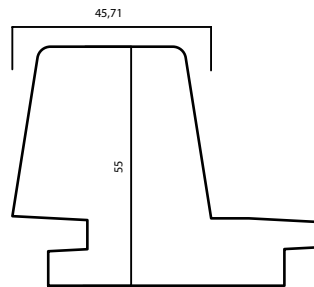

# LDC SKYLINE 2

55 X 71 MM

PRODUCT:  
DURABILITY CLASS:  
APPLICATION:

THERMO-D FRAKÉ  
II  
CLADDING, OUTDOOR & INDOOR

LONG SERVICE LIFE AND LOW MAINTENANCE

WOOD.BE

PATENTED NATURAL PRODUCTION PROCESS  
CONTROLLED BY WOOD.BE