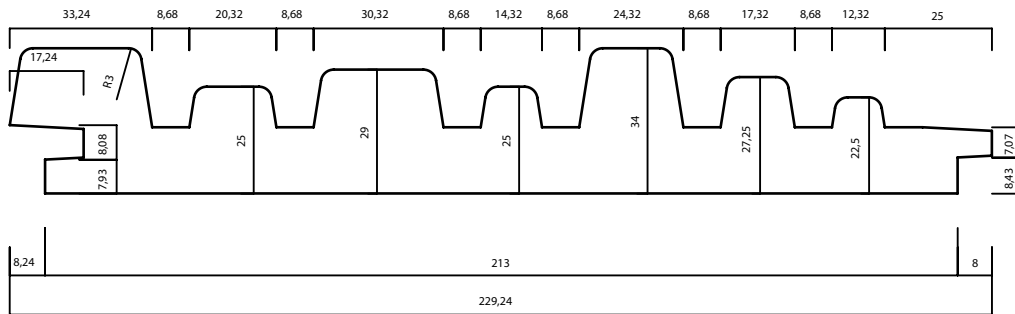

THERMOWOOD®

LDC SKYLINE 1

34 X 299 MM

PRODUCT:
DURABILITY CLASS:
APPLICATION:

THERMO-D FRAKÉ
II
CLADDING, OUTDOOR & INDOOR

LONG SERVICE LIFE AND LOW MAINTENANCE

WOOD.BE

PATENTED NATURAL PRODUCTION PROCESS
CONTROLLED BY WOOD.BE