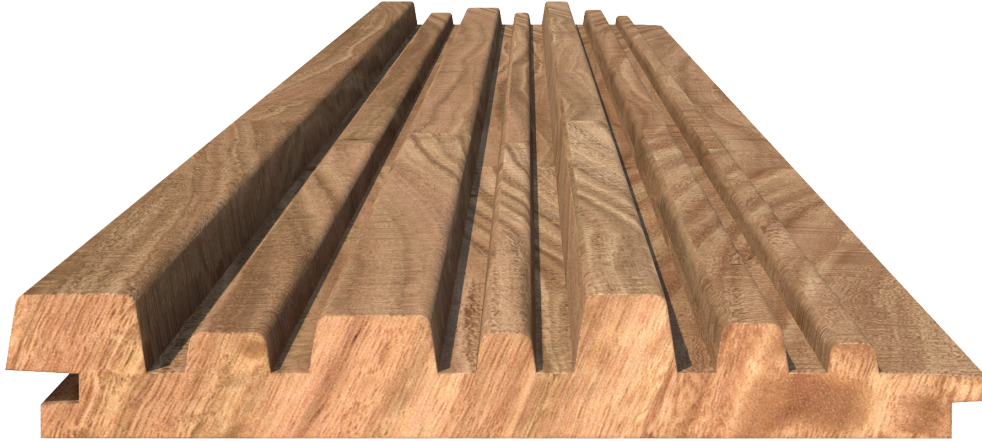

THERMOWOOD®

LDC SKYLINE 1

34 X 299 MM

PRODUCT:
DURABILITY CLASS:
APPLICATION:

THERMO-D AYOUS
I
CLADDING, OUTDOOR & INDOOR

LONG SERVICE LIFE AND LOW MAINTENANCE

WOOD.BE

PATENTED NATURAL PRODUCTION PROCESS
CONTROLLED BY WOOD.BE