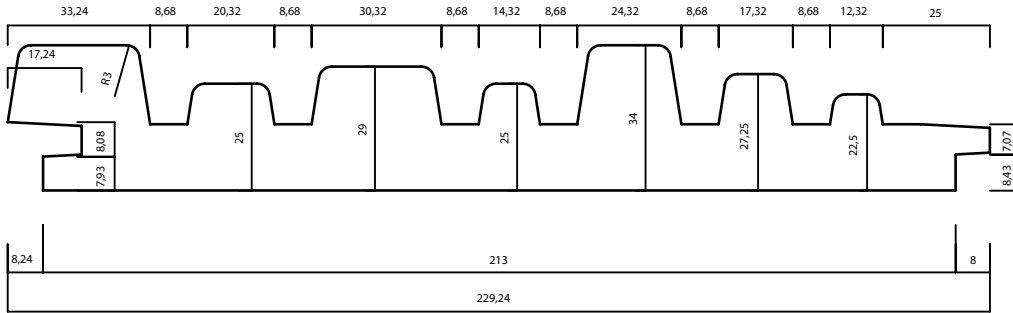

THERMOWOOD®

LDC SKYLINE 1

34 X 299 MM

PRODUCT:
DURABILITY CLASS:
APPLICATION:

THERMO-D AYOUS
I
CLADDING, OUTDOOR & INDOOR

LONG SERVICE LIFE AND LOW MAINTENANCE

WOOD.BE

PATENTED NATURAL PRODUCTION PROCESS
CONTROLLED BY WOOD.BE