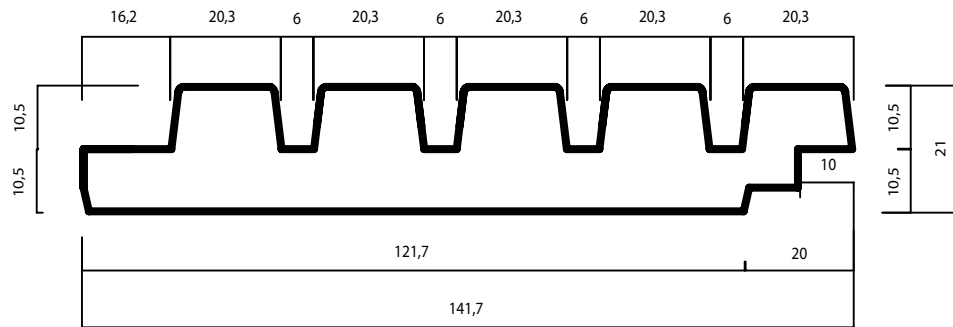

THERMOWOOD®

LDC RIB5

21 X 141.7 MM (133)

PRODUCT:
DURABILITY CLASS:
APPLICATION:

THERMO-D PINE
I
CLADDING & OUTDOOR

LONG SERVICE LIFE AND LOW MAINTENANCE

WOOD.BE

PATENTED NATURAL PRODUCTION PROCESS
CONTROLLED BY WOOD.BE