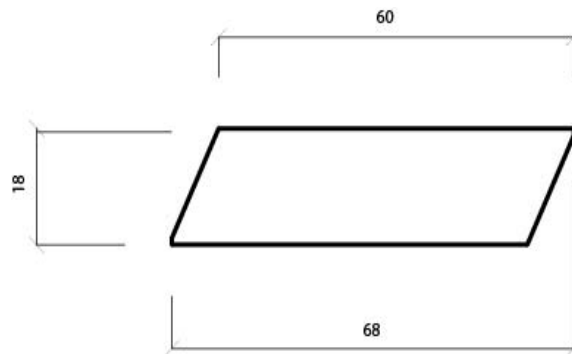

THERMOWOOD®

LDC PARA

18 X 68 MM

PRODUCT:
DURABILITY CLASS:
APPLICATION:

THERMO-D SPRUCE
II
CLADDING & OUTDOOR

LONG SERVICE LIFE AND LOW MAINTENANCE

WOOD.BE

PATENTED NATURAL PRODUCTION PROCESS
CONTROLLED BY WOOD.BE