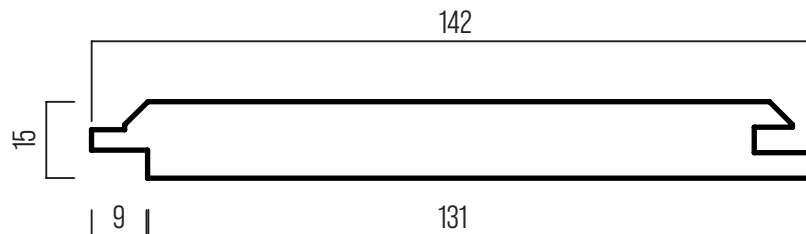

THERMOWOOD®

LDC OLLA

15 X 142 MM (131)

PRODUCT:
DURABILITY CLASS:
APPLICATION:

THERMO-D AYOUS
I
CLADDING & OUTDOOR

LONG SERVICE LIFE AND LOW MAINTENANCE

WOOD.BE

PATENTED NATURAL PRODUCTION PROCESS
CONTROLLED BY WOOD.BE