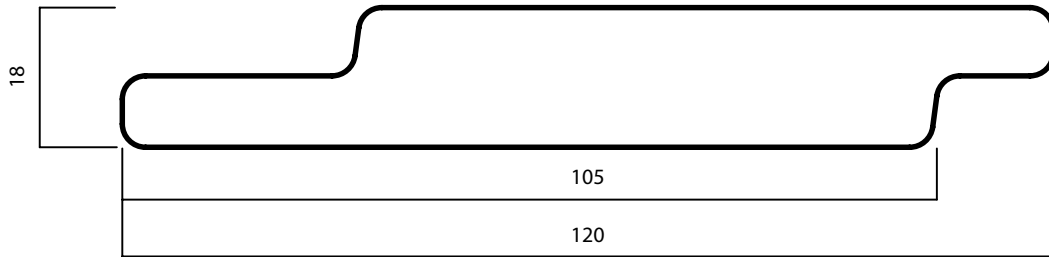

THERMOWOOD®

LDC NOLA

18 X 120 MM (105)

PRODUCT:
DURABILITY CLASS:
APPLICATION:

THERMO-D AYOUS
|
CLADDING & OUTDOOR

LONG SERVICE LIFE AND LOW MAINTENANCE

WOOD.BE

PATENTED NATURAL PRODUCTION PROCESS
CONTROLLED BY WOOD.BE