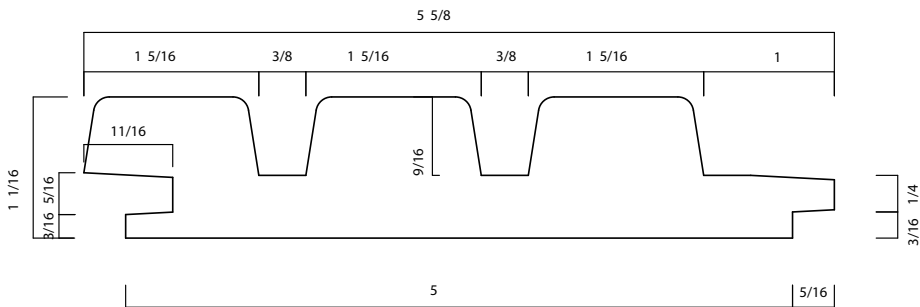

THERMOWOOD®

LDC KYLE

27 X 143,50 MM (127,5)

PRODUCT:
DURABILITY CLASS:
APPLICATION:

THERMO-D AYOUS
I
CLADDING & OUTDOOR

LONG SERVICE LIFE AND LOW MAINTENANCE

WOOD.BE

PATENTED NATURAL PRODUCTION PROCESS
CONTROLLED BY WOOD.BE