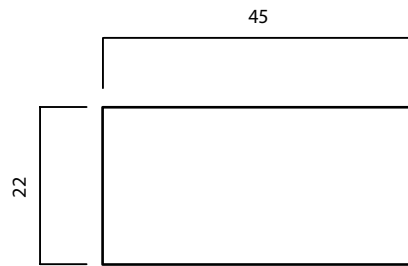

THERMOWOOD®

LDC INTERIOR 1

22 X 45 MM

PRODUCT:
DURABILITY CLASS:
APPLICATION:

THERMO-D PINE
|
INDOOR

LONG SERVICE LIFE AND LOW MAINTENANCE

WOOD.BE

PATENTED NATURAL PRODUCTION PROCESS
CONTROLLED BY WOOD.BE