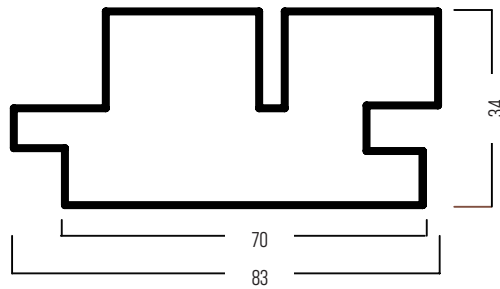

# LDC GODO

34 X 83 MM (70)

PRODUCT:  
DURABILITY CLASS:  
APPLICATION:

THERMO-D FRAKÉ  
II  
CLADDING & OUTDOOR

LONG SERVICE LIFE AND LOW MAINTENANCE

WOOD.BE

PATENTED NATURAL PRODUCTION PROCESS  
CONTROLLED BY WOOD.BE