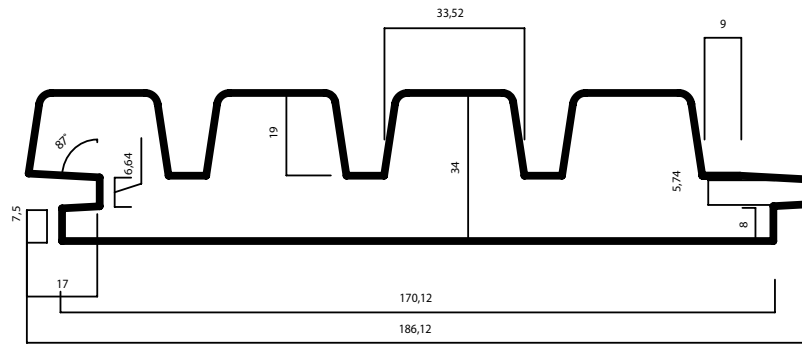

LDC FARO

5/4 X 8
34 X 186,1 MM (170)

PRODUCT:
DURABILITY CLASS:
APPLICATION:

THERMO-D PINE
|
CLADDING & OUTDOOR

LONG SERVICE LIFE AND LOW MAINTENANCE

WOOD.BE

PATENTED NATURAL PRODUCTION PROCESS
CONTROLLED BY WOOD.BE