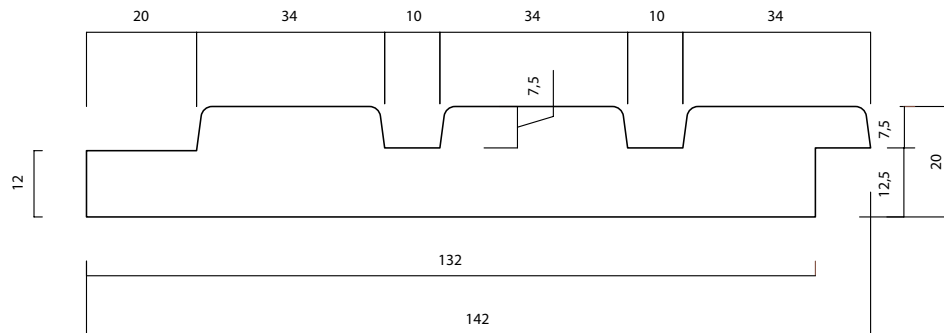

THERMOWOOD®

LDC ELSA

20 X 140 MM (132)

PRODUCT:
DURABILITY CLASS:
APPLICATION:

THERMO-D SPRUCE
II
CLADDING & OUTDOOR

LONG SERVICE LIFE AND LOW MAINTENANCE

WOOD.BE

PATENTED NATURAL PRODUCTION PROCESS
CONTROLLED BY WOOD.BE