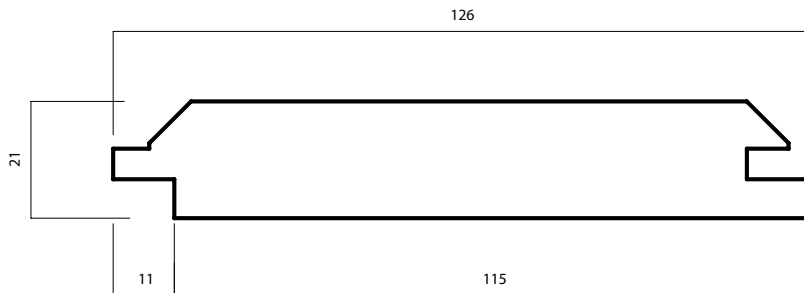

# LDC EDEA

21 X 126 MM (115)

PRODUCT:  
DURABILITY CLASS:  
APPLICATION:

THERMO-D FRAKÉ  
II  
CLADDING & OUTDOOR

LONG SERVICE LIFE AND LOW MAINTENANCE

WOOD.BE

PATENTED NATURAL PRODUCTION PROCESS  
CONTROLLED BY WOOD.BE