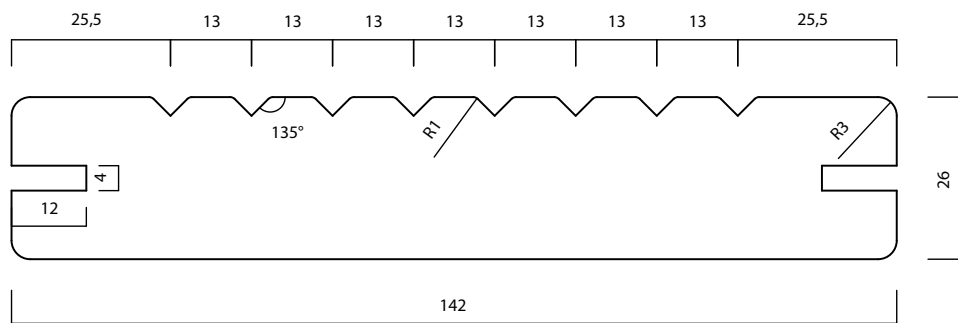

# DECKING 7

26 X 142 MM

PRODUCT:  
DURABILITY CLASS:  
APPLICATION:

THERMO-D PINE  
|  
DECKING & INTERIOR

LONG SERVICE LIFE AND LOW MAINTENANCE

WOOD.BE

PATENTED NATURAL PRODUCTION PROCESS  
CONTROLLED BY WOOD.BE