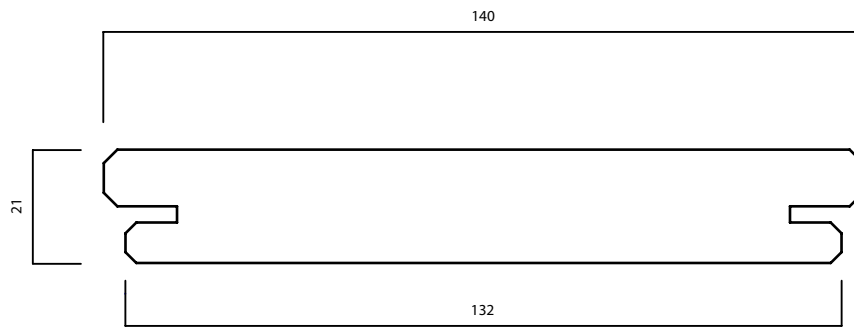

THERMOWOOD®

LDC DECKING 4

21 X 140 MM

PRODUCT:
DURABILITY CLASS:
APPLICATION:

THERMO-D FRAKÉ
II
DECKING

LONG SERVICE LIFE AND LOW MAINTENANCE

WOOD.BE

PATENTED NATURAL PRODUCTION PROCESS
CONTROLLED BY WOOD.BE