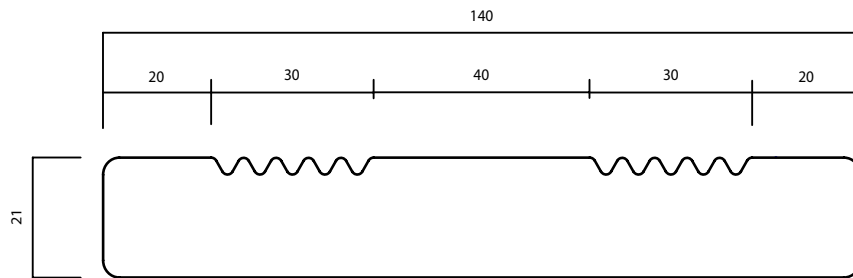

THERMOWOOD®

LDC DECKING 3

21 X 140 MM

PRODUCT:
DURABILITY CLASS:
APPLICATION:

THERMO-D PINE
I
DECKING

LONG SERVICE LIFE AND LOW MAINTENANCE

WOOD.BE

PATENTED NATURAL PRODUCTION PROCESS
CONTROLLED BY WOOD.BE