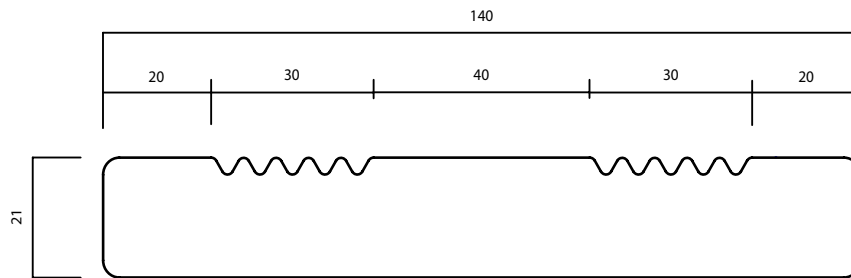

THERMOWOOD®

LDC DECKING 3

21 X 140 MM

PRODUCT:
DURABILITY CLASS:
APPLICATION:

THERMO-D FRAKÉ
II
DECKING

LONG SERVICE LIFE AND LOW MAINTENANCE

WOOD.BE

PATENTED NATURAL PRODUCTION PROCESS
CONTROLLED BY WOOD.BE