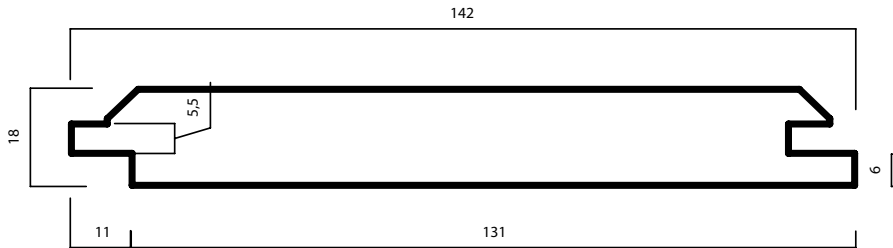

THERMOWOOD®

LDC ALTA

18 X 142 MM (131)

PRODUCT:
DURABILITY CLASS:
APPLICATION:

THERMO-D POPLAR
II
CLADDING & OUTDOOR

LONG SERVICE LIFE AND LOW MAINTENANCE

WOOD.BE

PATENTED NATURAL PRODUCTION PROCESS
CONTROLLED BY WOOD.BE